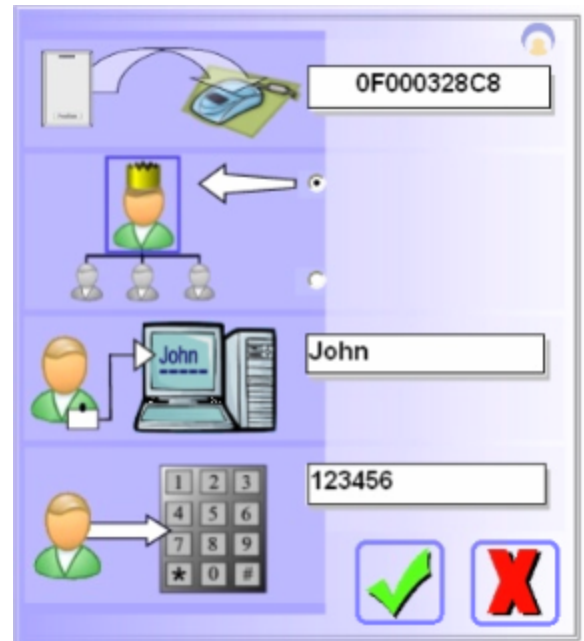

IT-Locks instantly secures your PC when the proximity card is removed from the desktop reader.

Minimum PC Requirements

- PC with USB port
- 400 MHz processor
- 128MB RAM
- >100MB hard disk
- CD Rom
- Windows 95,98SE, 2000, ME XP
- 8MB Video Memory

Additional Products Available

AX Key Fob

part no. 205-221

AX Proximity key fob for use with AX Proximity and keypad readers.

Sold in packs of 10.

Dimensions: 35 x 7.5mm

Part Numbers

IT-Locks AX Technology	105-702
IT-Locks Mifare Technology	105-703
AX ISO Proximity Cards	205-220
AX Proximity Key Fob	205-221

Distributor:

The easy to use PC software manages up to 4096 cardholders. The Administrator(s) password(s) prevents unauthorised addition or deletion of cards.

AX ISO Proximity Cards

part no. 205-220

ISO proximity cards for use with AX Proximity and Keypad readers.